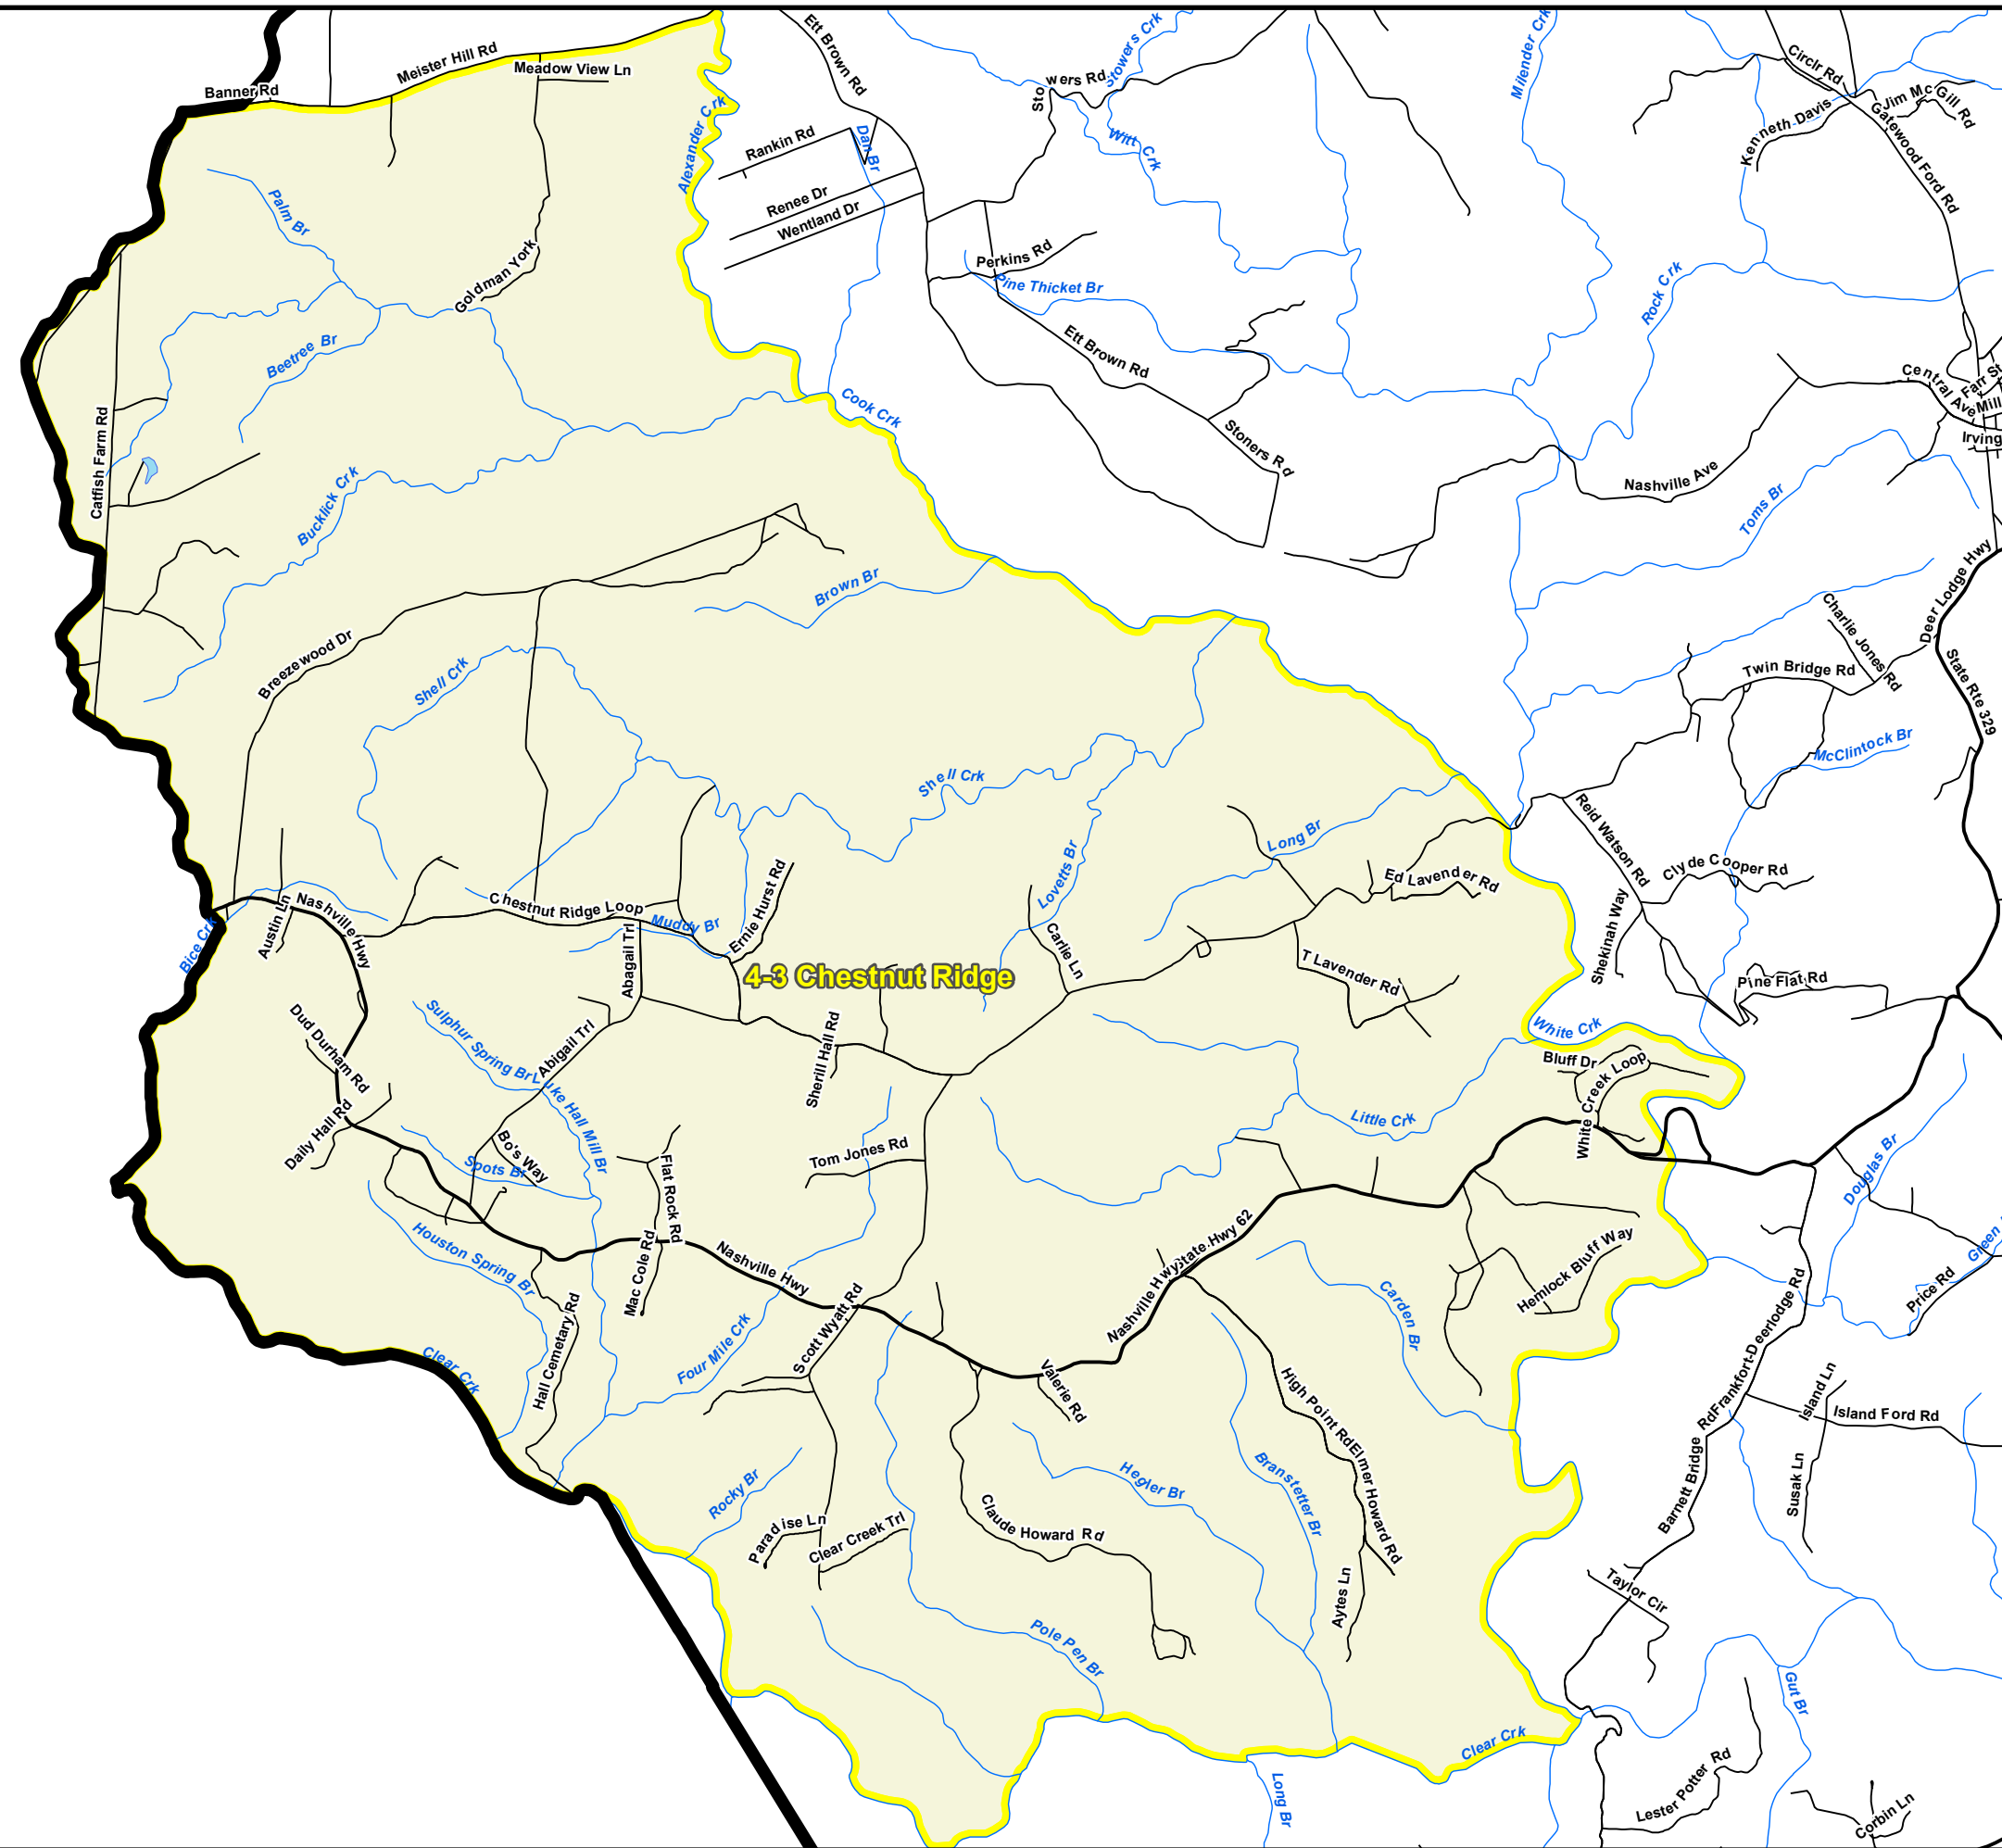

Morgan County

Voting Precinct 4-3 Chestnut Ridge

- Voting Precinct
- Interstates
- U.S. Highway
- State Highway
- Local Roads
- Railroads
- Pipeline
- Powerline
- Ridgeline
- Creeks / Stream
- Lakes / Rivers
- City, Town**
- Harriman
- Oakdale
- Oliver Springs
- Sunbright
- Wartburg
- County