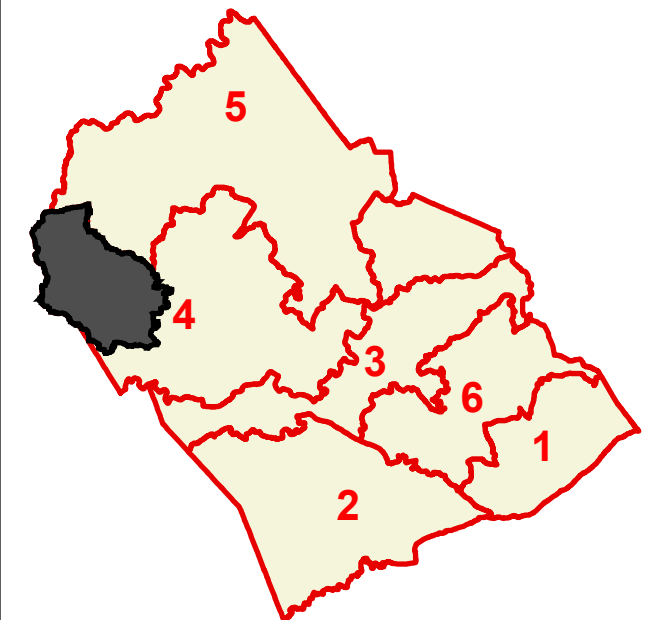

Morgan County

Voting Precinct 4-3 Chestnut Ridge

- Voting Precinct
- Interstates
- U.S. Highway
- State Highway
- Local Roads
- Railroads
- Pipeline
- Powerline
- Ridgeline
- Creeks / Stream
- Lakes / Rivers
- City, Town**
- Harriman
- Oakdale
- Oliver Springs
- Sunbright
- Wartburg
- County